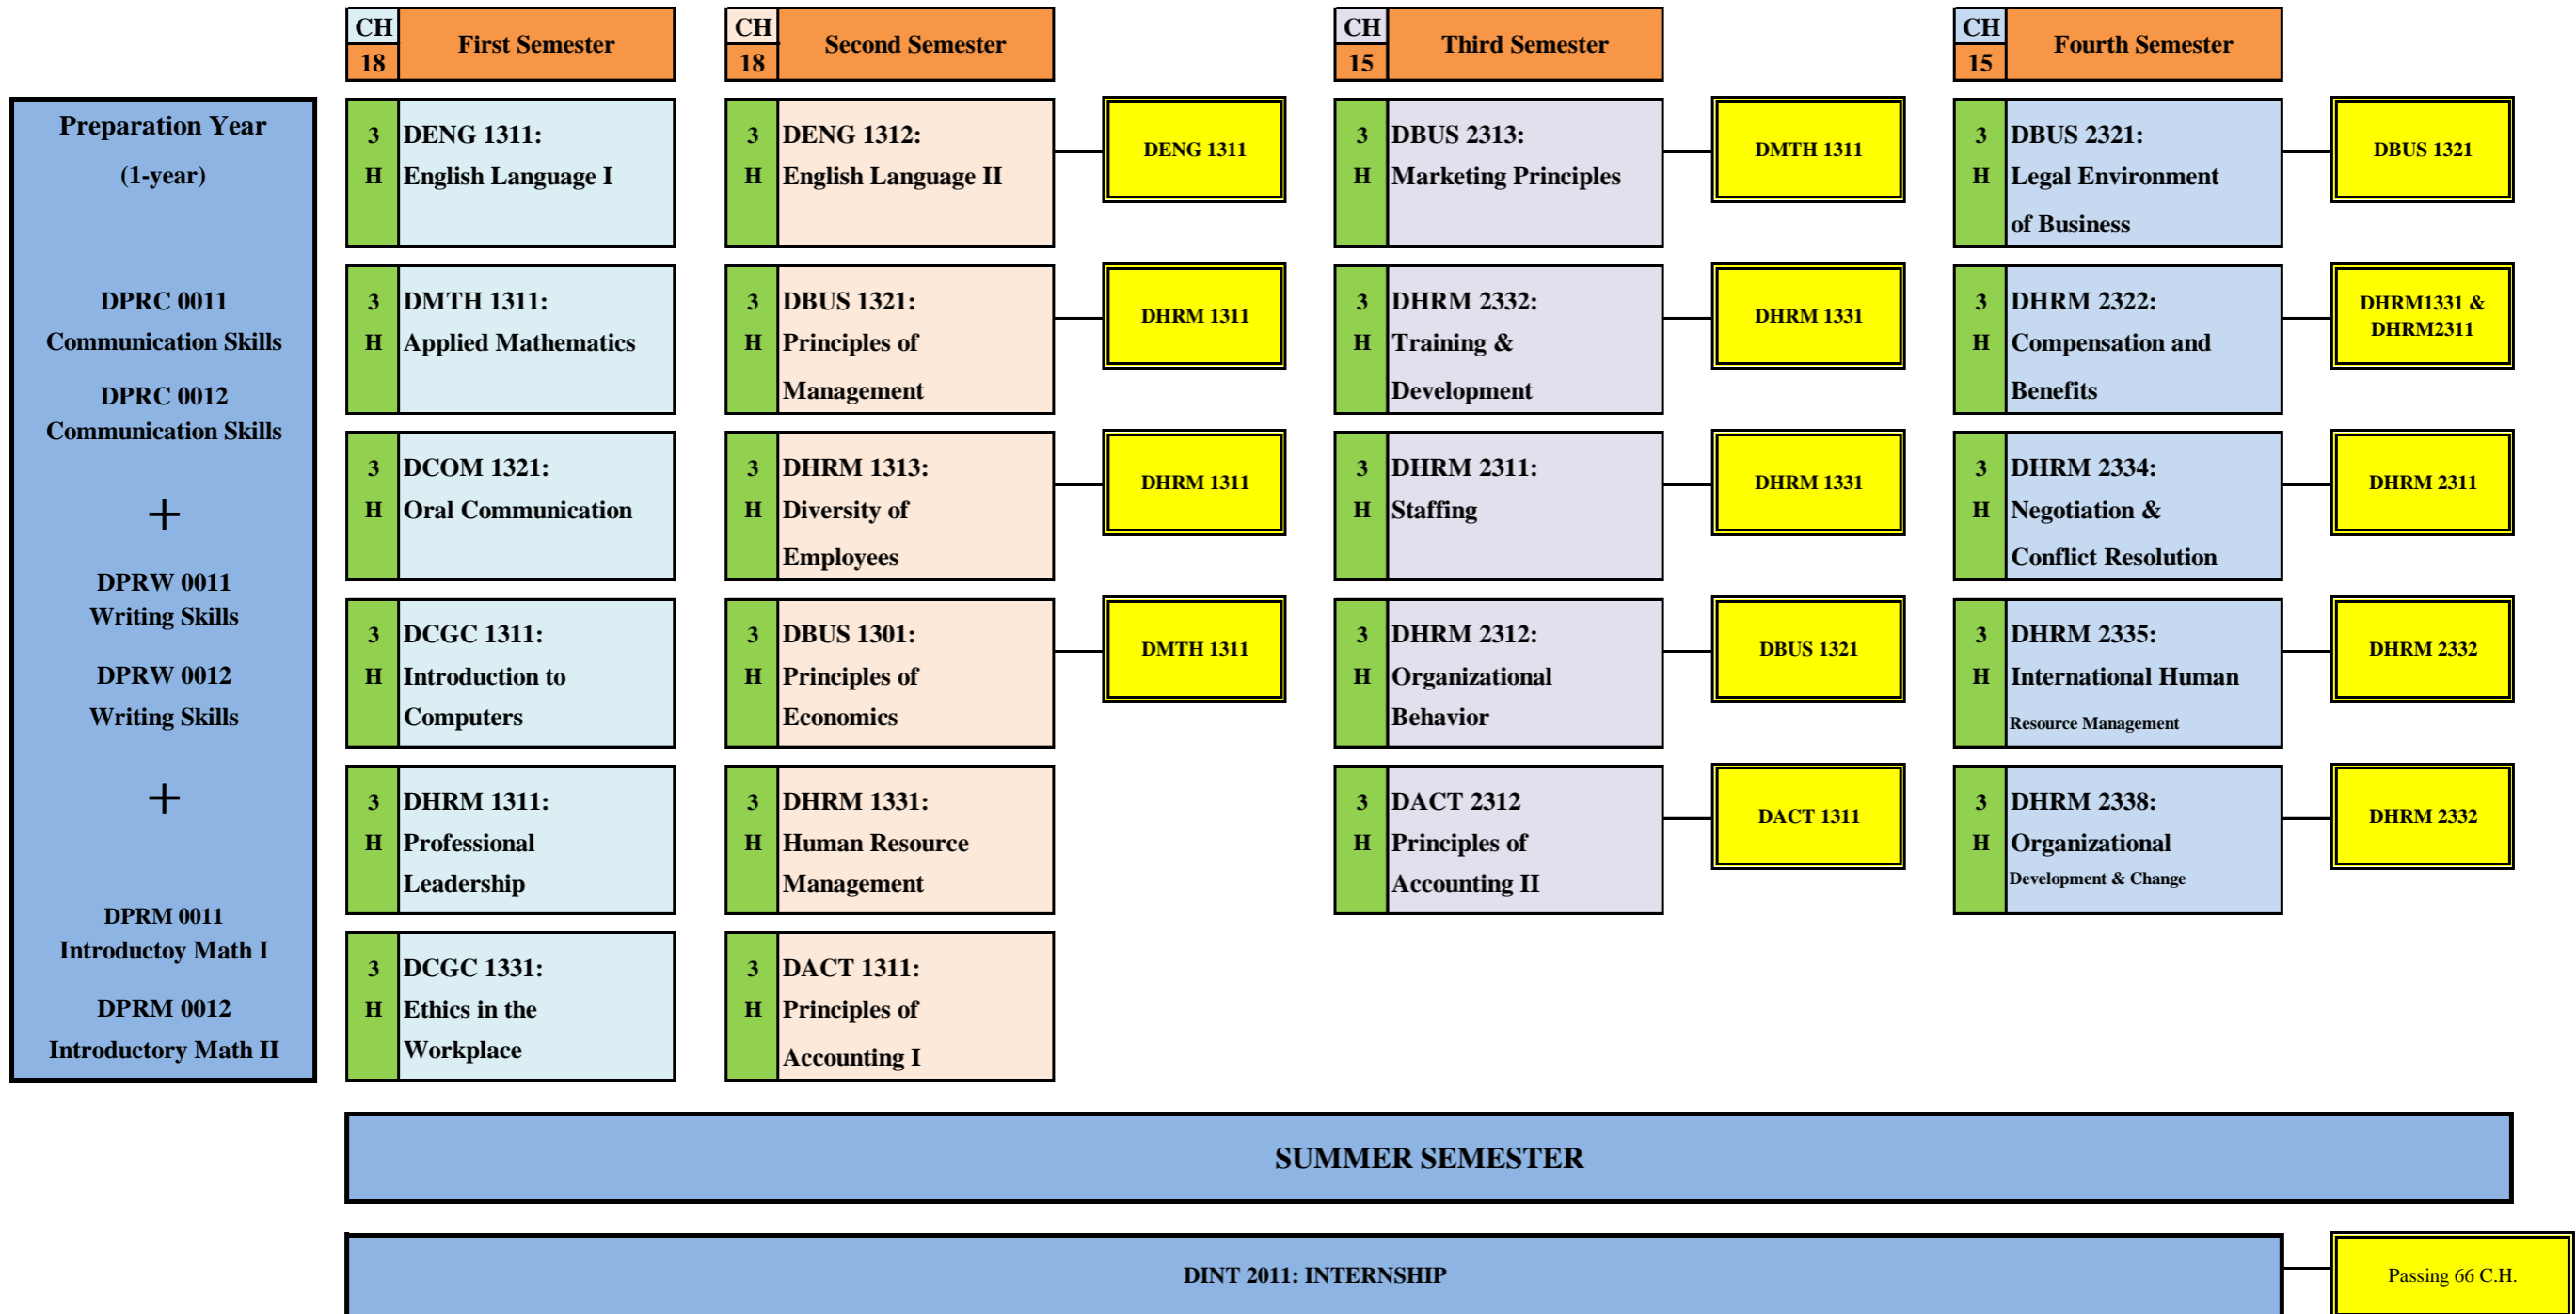

PMU - Deanship of Continuing Education and Community Service -  
Diploma in Human Resource Management

Total Credit Hours: 66

How to read this study plan:

The double lined square indicates a pre-requisite class.